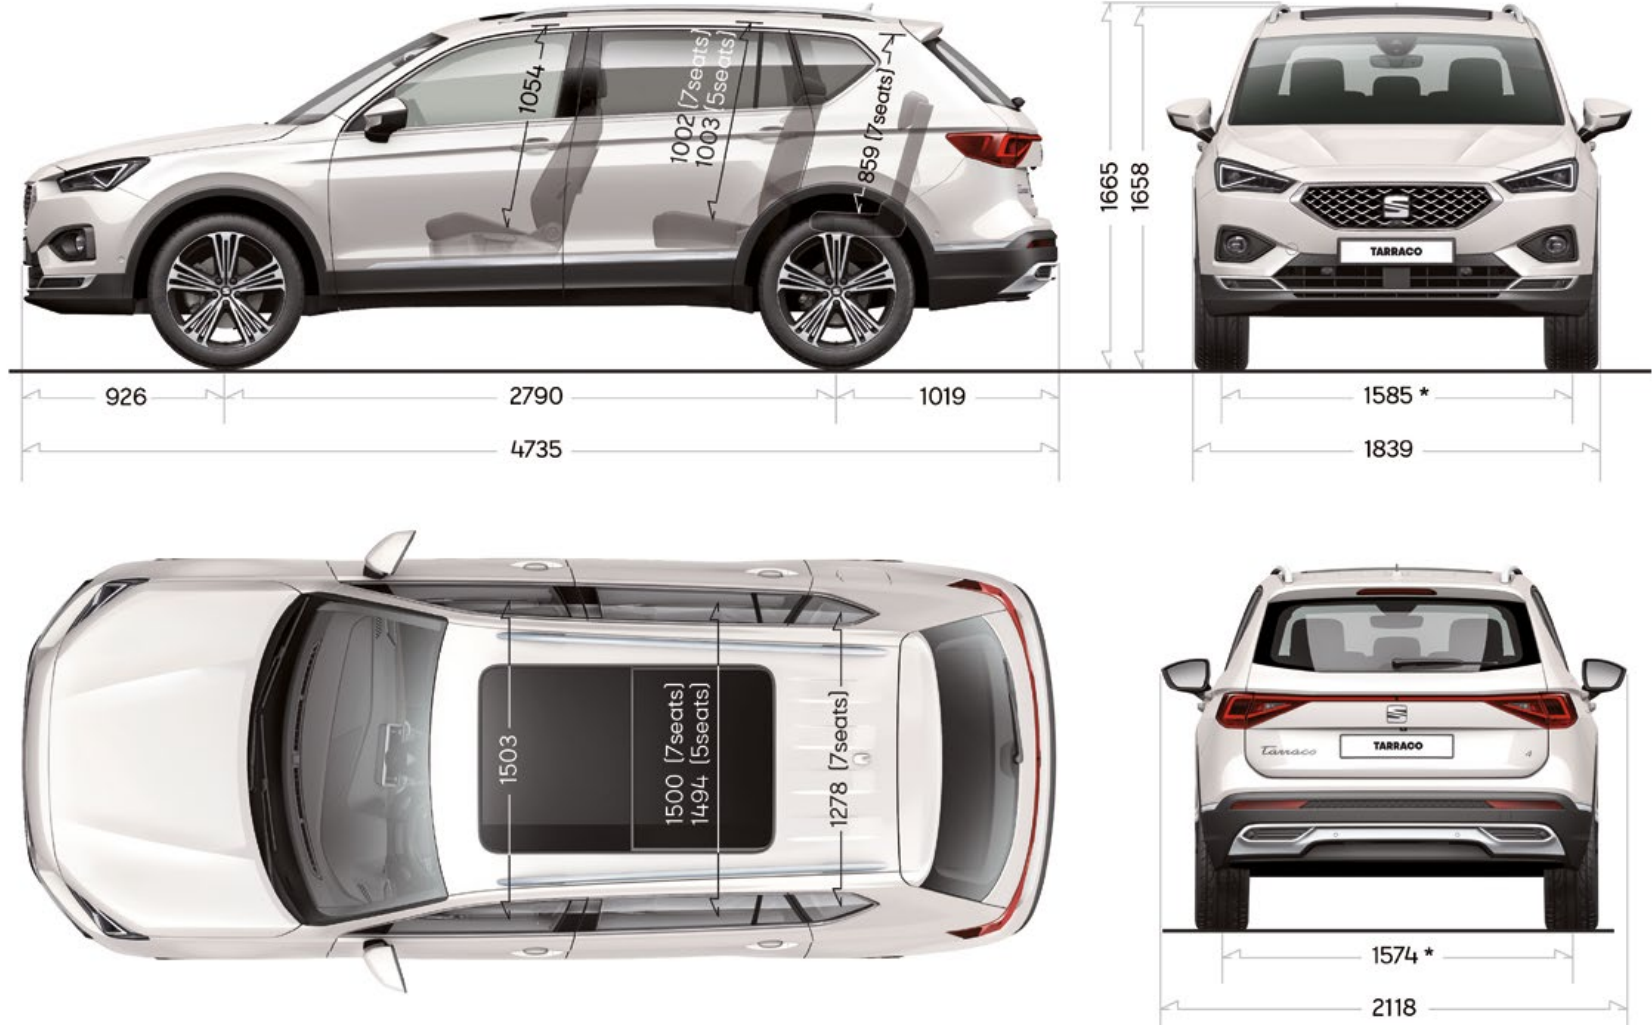

Dimensions.